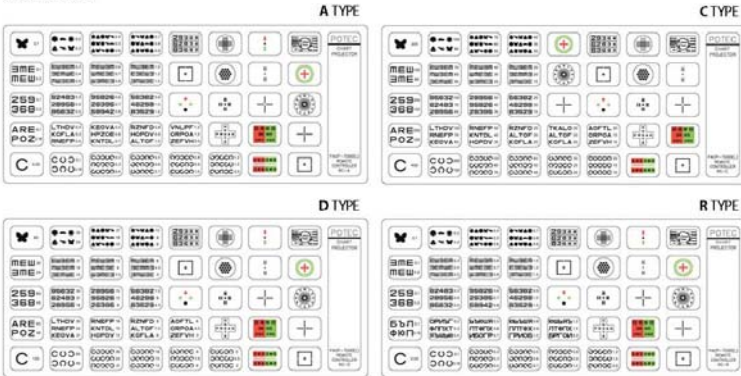

Next generation Chart Projector
 PACP-7000/PACP-7000L will satisfy you with its swift
 and accurate optometry system.

CHART TYPE

The next generation chart projector with its outstanding design.
PACP-7000/PACP-7000L

*
www.potec.biz
 *

Free voltage & Free frequency

By applying SMPS, it can show a steady chart brightness that is not almost affected by the changes of AC voltage input.

Body channel is operated by remote control

Body channel was operated on the previous product through the switch of the body. But body channel can be easily operated on the new product only by the remote control.

Clear & various charts

It shows clear 42 charts, including eyesight, astigmatic angle, binocular vision, heterophoria, stereopsis and so on, and the mask (vertical, horizontal, single).